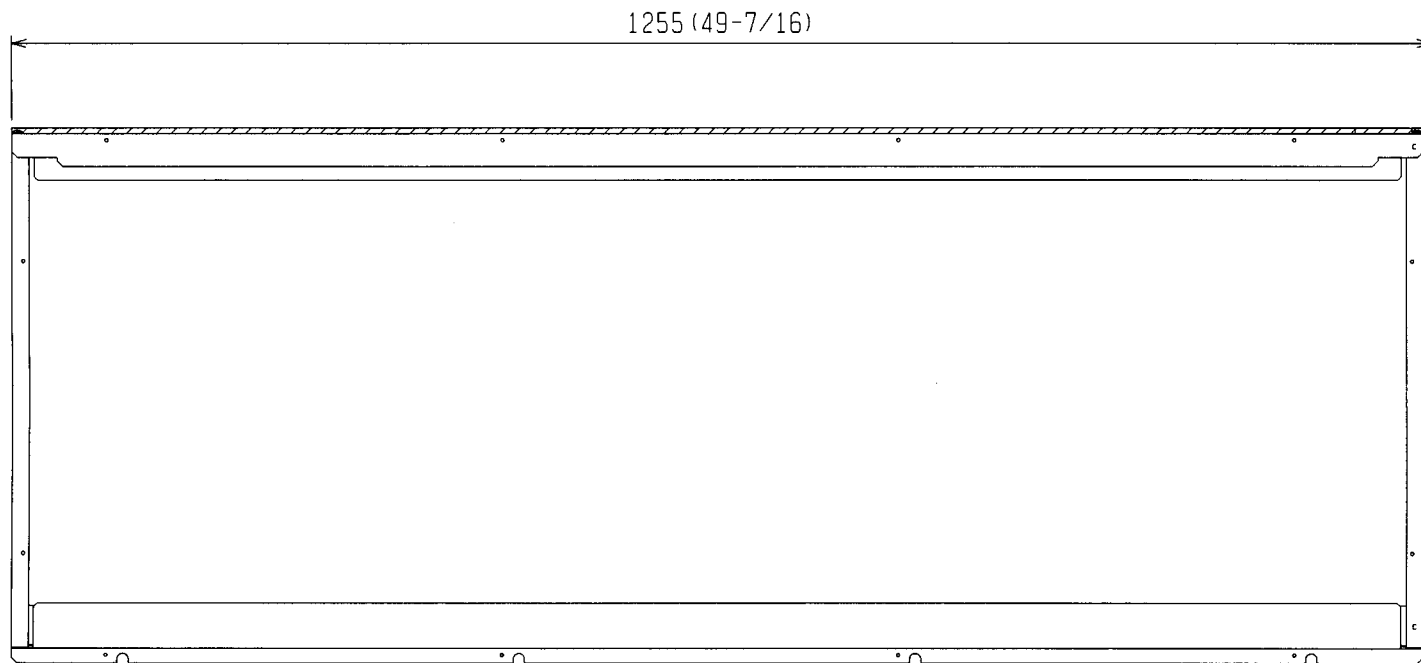

	作成日付 ISSUED	改定日付 REVISED	TITLE		
	DIM. mm(in.)	06-10-30	Model: PAC-KE63, 80, 140, 250TB-F EXTERNAL DIMENSION		
SCALE NTS	 MITSUBISHI ELECTRIC CORPORATION		DRW. NO. WKB94F619	REV.	PAGE 1/2

Applicable Model	Model
PEFY-P200, 250VMH-E PEFY-P200, 250VMH-E-F PEFY-P72, 96NMHU-E PEFY-P72, 96NMHU-E-F	PAC-KE250TB-F

	作成日付 ISSUED	改定日付 REVISED	TITLE		
	DIM. mm(in.)	06-10-30	Model: PAC-KE63, 80, 140, 250TB-F EXTERNAL DIMENSION		
SCALE NTS	 MITSUBISHI ELECTRIC CORPORATION		DRW. NO.	REV.	PAGE
			WKB94F619		2/2