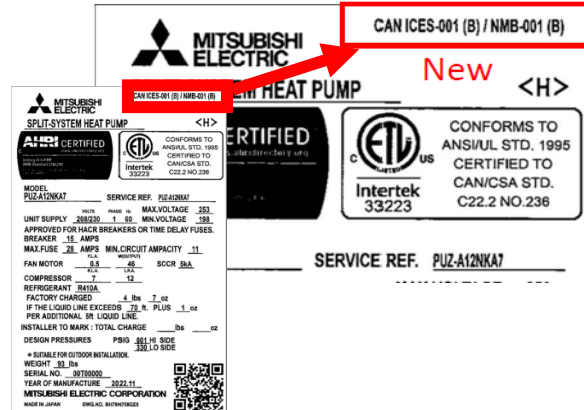

May 16th, 2023

Mitsubishi Electric ICES-Gen Compliant Model List

Based on new Mitsubishi Electric's compliance with ICES-Gen standard the following CAN ICES-001 (B) / NMB-001 (B) designation will be found on name plates going forward designating product compliant with the standard for products not incorporating radio apparatus or terminal equipment. Designation will be found in the top right corner of the unit name plate (see image right). Previous generation product compliant can be found in the following list.