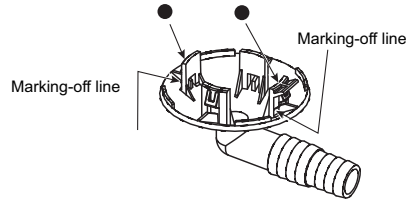

# OPTIONAL PARTS

### Installing a Drain Socket

For  $\Phi$  1-5/8 ( $\Phi$  42) hole

Put the tab ● in the hole first, and then the tab ●.

Model	Parts No.
SUZ-KA18NA MUZ-GE18NA	MAC-811DS