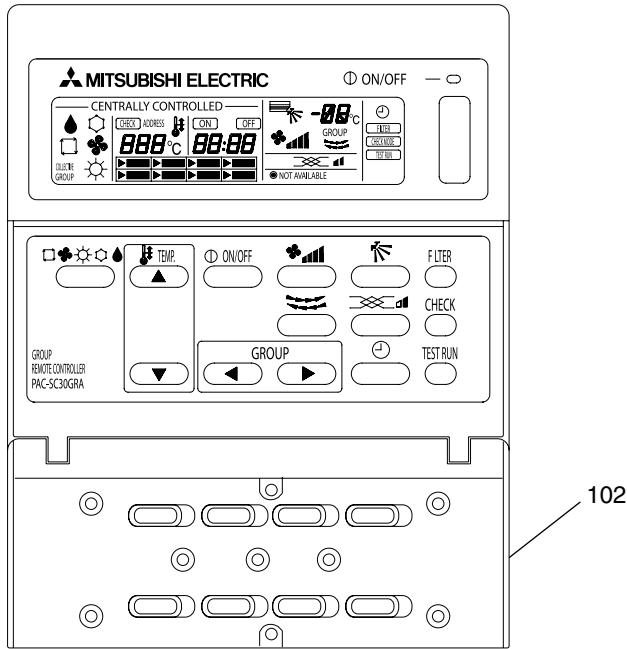

SERVICE PARTS LIST FOR MITSUBISHI ELECTRIC AIR-CONDITIONER NETWORK SYSTEM

Series : GROUP REMOTE CONTROLLER

REVISED

Oct. 2009

BWE0628A

INDEX
PAC-SC30GRA-E

No.	Part No.	G : RoHS Apply Only W : RoHS Apply by Running Change		Spec.	PAC-SC30GRA-E					Dwg. No.	Price	Revision History
			Part Name									
101	R63 Y20 304	G	Group remote controller	PAC-SC30GRA-E	1					W265385G25		
102	R61 019 652	G	Cover assy		1					P972228X01		A
103	R63 J02 076	G	Lower case		1					P718745X01		A
104	R63 J03 495	G	Room name sheet		1					P718744X01		A