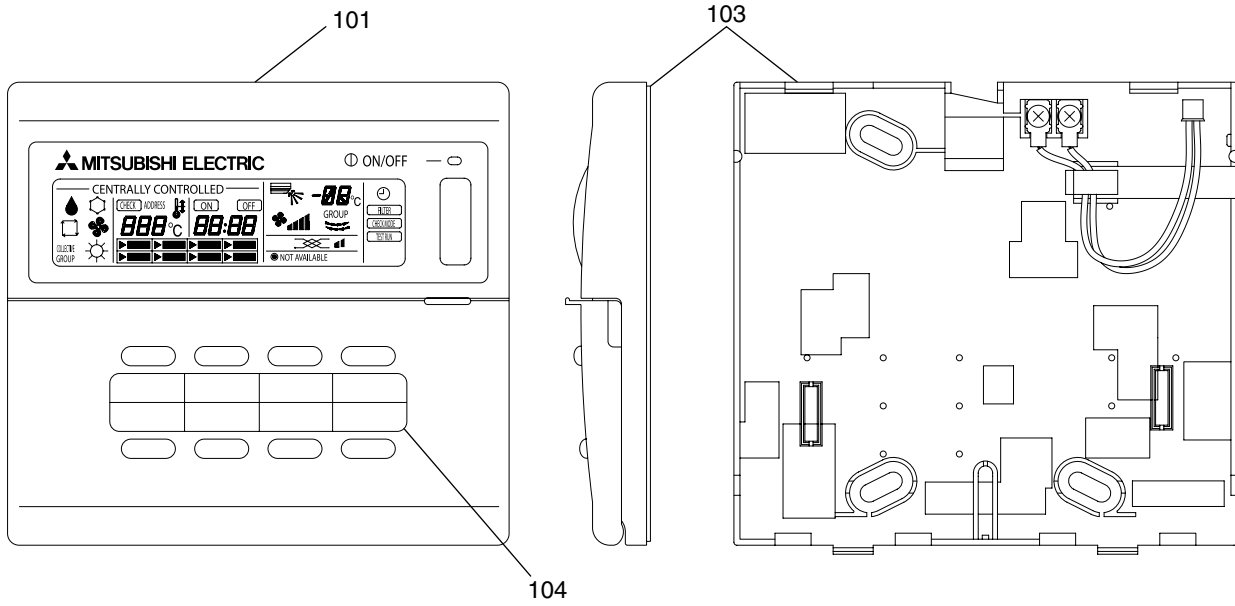

SERVICE PARTS LIST FOR MITSUBISHI ELECTRIC AIR-CONDITIONER NETWORK SYSTEM

Series : GROUP REMOTE CONTROLLER

REVISED

Oct. 2009

BWE0628A

INDEX
PAC-SC30GRA-E

No.	Part No.	G : RoHS Apply Only W : RoHS Apply by Running Change		Spec.	PAC-SC30GRA-E					Dwg. No.	Price	Revision History
			Part Name									
101	R63 Y20 304	G	Group remote controller	PAC-SC30GRA-E	1					W265385G25		
102	R61 019 652	G	Cover assy		1					P972228X01		A
103	R63 J02 076	G	Lower case		1					P718745X01		A
104	R63 J03 495	G	Room name sheet		1					P718744X01		A