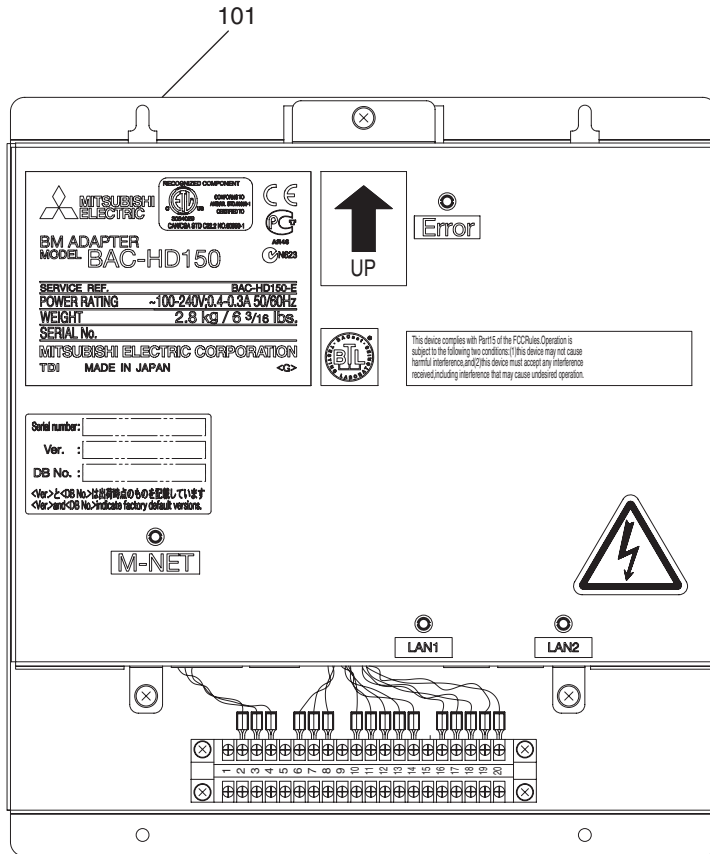

SERVICE PARTS LIST FOR MITSUBISHI ELECTRIC AIR-CONDITIONER NETWORK SYSTEM

Series : BAC-HD150

BM ADAPTER

June 2011

BWE11140

INDEX
BAC-HD150

No.	Part No.	G : RoHS Apply Only W : RoHS Apply by Running Change		Spec.	BAC-HD150						Dwg. No.	Notes for the models	Revision info.
			Part Name										
101	R61 010 317	G	BM ADAPTER		1						KF00C129G01		