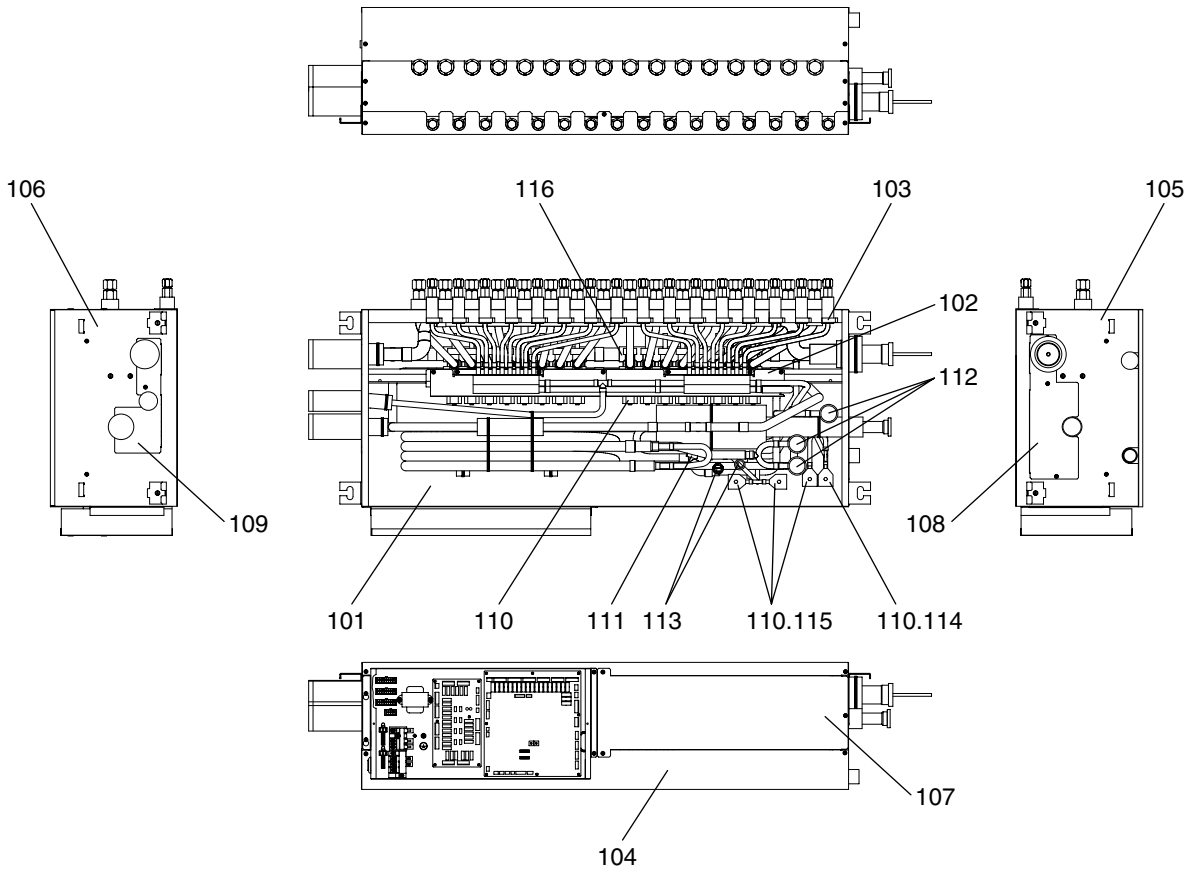

SERVICE PARTS LIST FOR MITSUBISHI ELECTRIC PACKAGED AIR-CONDITIONERS

Series : CMB

Feb. 2010

BWE10010

INDEX
CMB-P1016NU-HA

No.	Part No.	G : RoHS Apply Only W : RoHS Apply by Running Change		Spec.	CMB-P1016NU-HA					Dwg. No.	Price	Revision History
			Part Name									
101	R61 Y29 529	W	Drain pan		1					W663337G06		
102	R61 087 690	G	Wire cover assy	16NU-HA	1					KB00G916G09		
103	R63 H35 306	G	Fixture		16					W875562H01		
104	R63 M84 653	G	Panel U	FA108	1					W646945H03		
105	R61 027 652	G	Panel SL		1					KD02C627H01		
106	R61 028 652	G	Panel SR		1					W661884H03		
107	R63 M84 690	G	Cover B	FA108	1					W893271H08		
108	R61 023 690	G	Cover L		1					KB02H388H01		
109	R63 M84 668	G	Cover R		1					W893269H01		
110	R61 2A1 243	W	Solenoid valve coil		52					P472011X01		
111	R61 060 200	G	Thermistor		4					P418065X01		
112	R61 008 401	G	Linear expansion valve	EFM-A0YGMD-1	3					P632458X01		
113	R63 R34 288	G	Pressure sensor	HP R410A	2					P418015X01		
114	R63 Y07 232	G	Solenoid valve	ATS-A	1					P631291X01		
115	R63 4F3 232	G	Solenoid valve	ATS-C	3					P631290X01		
116			Solenoid valve		1							

<Note> The number 116 do not set service parts.
Because, the quality securing of them when exchanging parts is difficult.

No.	Part No.	G : RoHS Apply Only W : RoHS Apply by Running Change		Spec.	CMB-P1016NU-HA					Dwg. No.	Price	Revision History
			Part Name									
201	R63 Y02 715	G	Terminal block		1					W834188H02		
202	R63 979 247	G	Terminal block		1					P436238X01		
203	R61 027 260	G	Transformer	230V/22.7	1					P715463X01		
204	R63 044 280	G	Board assy	BC-M01	1					W266227G08		
205	R63 M82 280	G	Board assy	RELAY10-16	1					W629543G01		