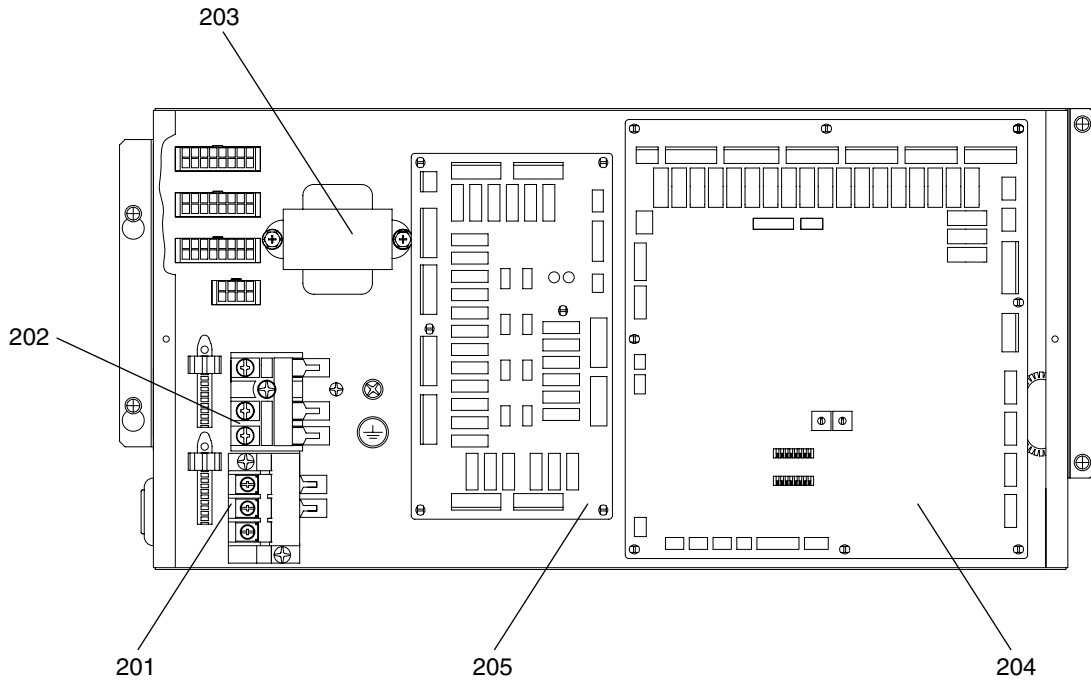

SERVICE PARTS LIST FOR MITSUBISHI ELECTRIC PACKAGED AIR-CONDITIONERS

Series : CMB

Feb. 2010

BWE10010

INDEX
CMB-P1016NU-HA

No.	Part No.	G : RoHS Apply Only W : RoHS Apply by Running Change		Spec.	CMB-P1016NU-HA					Dwg. No.	Price	Revision History
			Part Name									
101	R61 Y29 529	W	Drain pan		1					W663337G06		
102	R61 087 690	G	Wire cover assy	16NU-HA	1					KB00G916G09		
103	R63 H35 306	G	Fixture		16					W875562H01		
104	R63 M84 653	G	Panel U	FA108	1					W646945H03		
105	R61 027 652	G	Panel SL		1					KD02C627H01		
106	R61 028 652	G	Panel SR		1					W661884H03		
107	R63 M84 690	G	Cover B	FA108	1					W893271H08		
108	R61 023 690	G	Cover L		1					KB02H388H01		
109	R63 M84 668	G	Cover R		1					W893269H01		
110	R61 2A1 243	W	Solenoid valve coil		52					P472011X01		
111	R61 060 200	G	Thermistor		4					P418065X01		
112	R61 008 401	G	Linear expansion valve	EFM-A0YGMD-1	3					P632458X01		
113	R63 R34 288	G	Pressure sensor	HP R410A	2					P418015X01		
114	R63 Y07 232	G	Solenoid valve	ATS-A	1					P631291X01		
115	R63 4F3 232	G	Solenoid valve	ATS-C	3					P631290X01		
116			Solenoid valve		1							

<Note> The number 116 do not set service parts.
Because, the quality securing of them when exchanging parts is difficult.

No.	Part No.	G : RoHS Apply Only W : RoHS Apply by Running Change		Spec.	CMB-P1016NU-HA					Dwg. No.	Price	Revision History
			Part Name									
201	R63 Y02 715	G	Terminal block		1					W834188H02		
202	R63 979 247	G	Terminal block		1					P436238X01		
203	R61 027 260	G	Transformer	230V/22.7	1					P715463X01		
204	R63 044 280	G	Board assy	BC-M01	1					W266227G08		
205	R63 M82 280	G	Board assy	RELAY10-16	1					W629543G01		