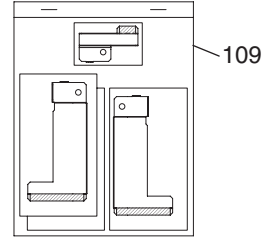

SERVICE PARTS LIST FOR MITSUBISHI ELECTRIC PACKAGED AIR-CONDITIONERS

Series : PAC-PH03EHYU-E1

Feb. 2020

BWE019230

INDEX
PAC-PH03EHYU-E1

XL module

Front

Back

EXL module

Front

Back

Control box

No.	Part No.	Part Name	Spec.	PAC-PH03EHYU-E1					Dwg. No.	Notes for the models	Revision info.
101	R61 056 246	Terminal assy		1					KL00T837G01		
102	R61 030 262	Heater assy L		1					KL00L545G17		
103	R61 035 262	Heater assy BL XL		1					KL00L546G19		
104	R61 036 262	Heater assy BR XL		1					KL00L545G20		
105	R61 037 262	Heater assy R XL		1					KL00L546G20		
106	R61 275 690	Cover wiring assy 1	XL	4					KB02C0JMG01		
107	R61 273 690	Cover wiring assy 1R	EXL	2					KB00C0VPG01		
108	R61 274 690	Cover wiring assy 1L	EXL	2					KB00C0VQG01		
109	R61 276 690	Cover wiring assy 2	XL	1					KL00L478G12		
110	R61 277 690	Cover wiring assy 2	EXL	1					KB00C1SDG02		