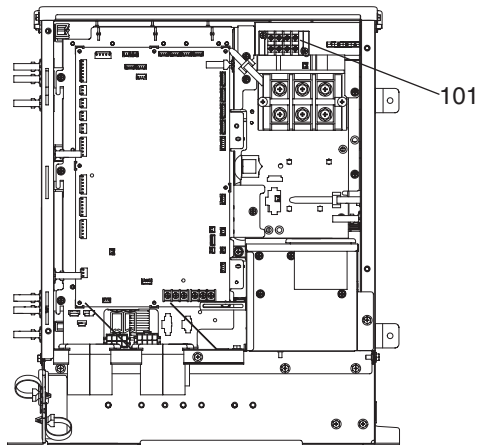

SERVICE PARTS LIST FOR MITSUBISHI ELECTRIC PACKAGED AIR-CONDITIONERS

Series : PAC-PH03EHYU-E1

Feb. 2020

BWE019230

INDEX
PAC-PH03EHYU-E1

XL module

Front

Back

EXL module

Front

Back

Control box

No.	Part No.	Part Name	Spec.	PAC-PH03EHYU-E1					Dwg. No.	Notes for the models	Revision info.
101	R61 056 246	Terminal assy		1					KL00T837G01		
102	R61 030 262	Heater assy L		1					KL00L545G17		
103	R61 035 262	Heater assy BL XL		1					KL00L546G19		
104	R61 036 262	Heater assy BR XL		1					KL00L545G20		
105	R61 037 262	Heater assy R XL		1					KL00L546G20		
106	R61 275 690	Cover wiring assy 1	XL	4					KB02C0JMG01		
107	R61 273 690	Cover wiring assy 1R	EXL	2					KB00C0VPG01		
108	R61 274 690	Cover wiring assy 1L	EXL	2					KB00C0VQG01		
109	R61 276 690	Cover wiring assy 2	XL	1					KL00L478G12		
110	R61 277 690	Cover wiring assy 2	EXL	1					KB00C1SDG02		