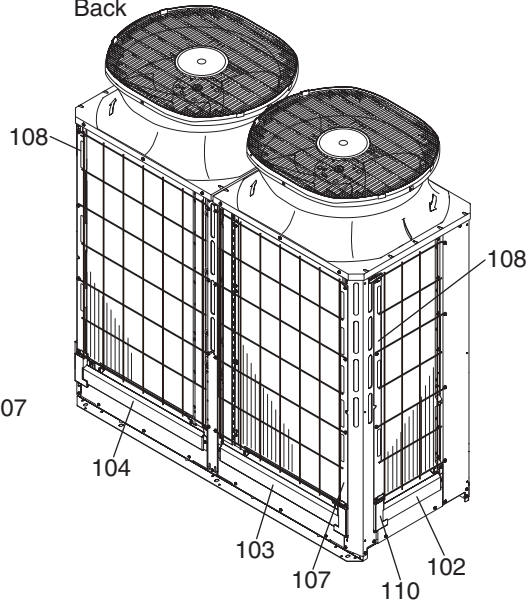

SERVICE PARTS LIST FOR MITSUBISHI ELECTRIC PACKAGED AIR-CONDITIONERS

Series : PAC-PH03EHYU-E1

Feb. 2020

BWE019230

INDEX
PAC-PH03EHYU-E1

XL module

Front

Back

EXL module

Front

Back

Control box

No.	Part No.	Part Name	Spec.	PAC-PH03EHYU-E1					Dwg. No.	Notes for the models	Revision info.
101	R61 056 246	Terminal assy		1					KL00T837G01		
102	R61 030 262	Heater assy L		1					KL00L545G17		
103	R61 035 262	Heater assy BL XL		1					KL00L546G19		
104	R61 036 262	Heater assy BR XL		1					KL00L545G20		
105	R61 037 262	Heater assy R XL		1					KL00L546G20		
106	R61 275 690	Cover wiring assy 1	XL	4					KB02C0JMG01		
107	R61 273 690	Cover wiring assy 1R	EXL	2					KB00C0VPG01		
108	R61 274 690	Cover wiring assy 1L	EXL	2					KB00C0VQG01		
109	R61 276 690	Cover wiring assy 2	XL	1					KL00L478G12		
110	R61 277 690	Cover wiring assy 2	EXL	1					KB00C1SDG02		