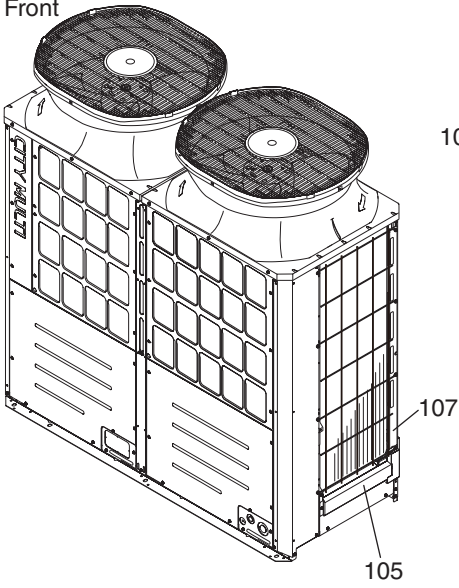

SERVICE PARTS LIST FOR MITSUBISHI ELECTRIC PACKAGED AIR-CONDITIONERS

Series : PAC-PH03EHYU-E1

Feb. 2020

BWE019230

INDEX
PAC-PH03EHYU-E1

XL module

Front

Back

EXL module

Front

Back

Control box

No.	Part No.	Part Name	Spec.	PAC-PH03EHYU-E1					Dwg. No.	Notes for the models	Revision info.
101	R61 056 246	Terminal assy		1					KL00T837G01		
102	R61 030 262	Heater assy L		1					KL00L545G17		
103	R61 035 262	Heater assy BL XL		1					KL00L546G19		
104	R61 036 262	Heater assy BR XL		1					KL00L545G20		
105	R61 037 262	Heater assy R XL		1					KL00L546G20		
106	R61 275 690	Cover wiring assy 1	XL	4					KB02C0JMG01		
107	R61 273 690	Cover wiring assy 1R	EXL	2					KB00C0VPG01		
108	R61 274 690	Cover wiring assy 1L	EXL	2					KB00C0VQG01		
109	R61 276 690	Cover wiring assy 2	XL	1					KL00L478G12		
110	R61 277 690	Cover wiring assy 2	EXL	1					KB00C1SDG02		