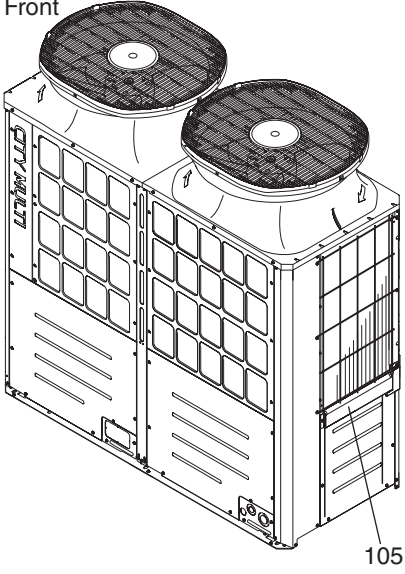

SERVICE PARTS LIST FOR MITSUBISHI ELECTRIC PACKAGED AIR-CONDITIONERS

Series : PAC-PH03EHYU-E1

Feb. 2020

BWE019230

INDEX
PAC-PH03EHYU-E1

XL module

Front

Back

EXL module

Front

Back

Control box

No.	Part No.	Part Name	Spec.	PAC-PH03EHYU-E1					Dwg. No.	Notes for the models	Revision info.
101	R61 056 246	Terminal assy		1					KL00T837G01		
102	R61 030 262	Heater assy L		1					KL00L545G17		
103	R61 035 262	Heater assy BL XL		1					KL00L546G19		
104	R61 036 262	Heater assy BR XL		1					KL00L545G20		
105	R61 037 262	Heater assy R XL		1					KL00L546G20		
106	R61 275 690	Cover wiring assy 1	XL	4					KB02C0JMG01		
107	R61 273 690	Cover wiring assy 1R	EXL	2					KB00C0VPG01		
108	R61 274 690	Cover wiring assy 1L	EXL	2					KB00C0VQG01		
109	R61 276 690	Cover wiring assy 2	XL	1					KL00L478G12		
110	R61 277 690	Cover wiring assy 2	EXL	1					KB00C1SDG02		