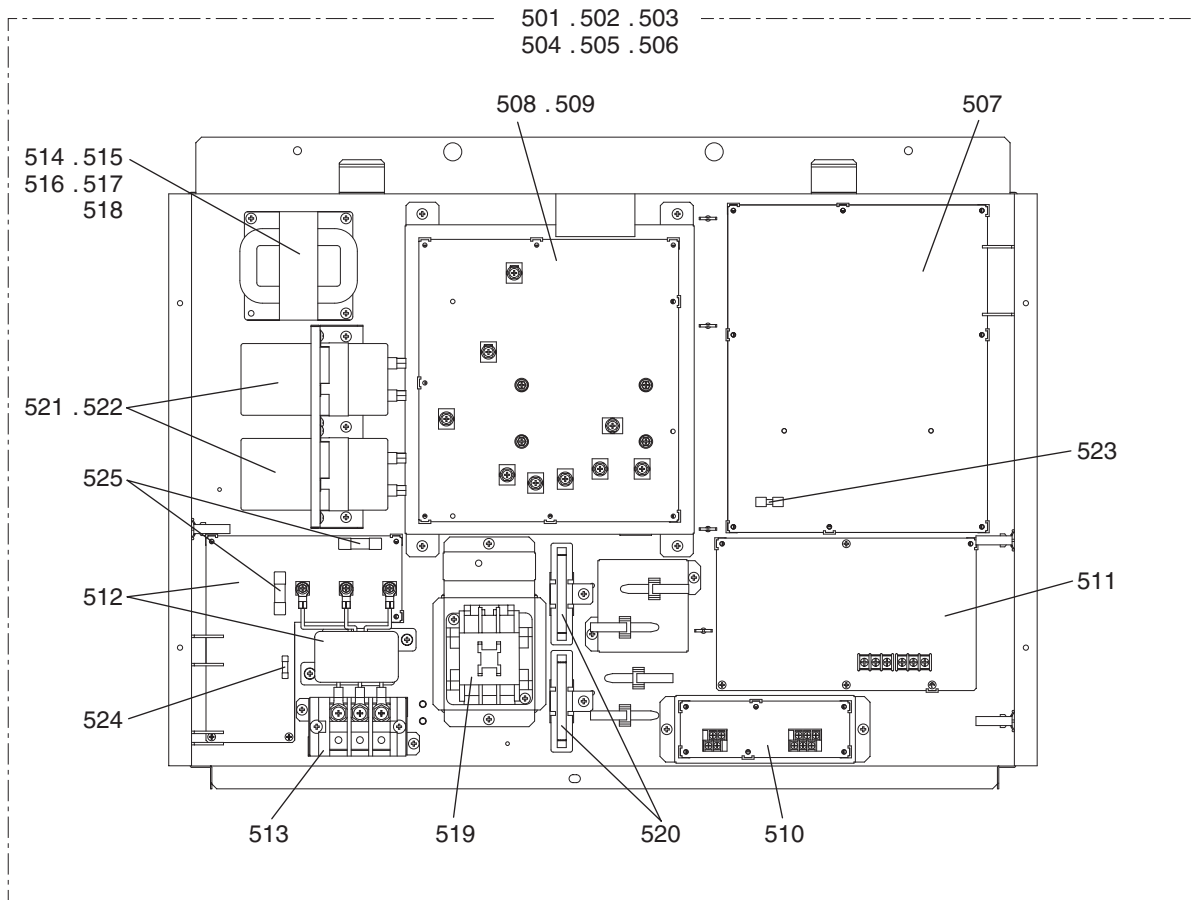

EXTERNAL PARTS (1)

PQRY-P144ZLMU-A
PQRY-P168ZLMU-A
PQRY-P192ZLMU-A

EXTERNAL PARTS (2)

PQRY-P72ZLMU-A
 PQRY-P96ZLMU-A
 PQRY-P120ZLMU-A

FUNCTIONAL PARTS (1)

*1 If the label "Equipped with liquid level detection" is not attached on the front panel, order the "Sensor kit S" (part number 338).
 If it is attached, order the "Thermistor" (part number 333).

PQRY-P144ZLMU-A
 PQRY-P168ZLMU-A
 PQRY-P192ZLMU-A

FUNCTIONAL PARTS (2)

*2 If the label "Equipped with liquid level detection" is not attached on the front panel, order the "Sensor kit L" (part number 438).
 If it is attached, order the "Thermistor" (part number 433).