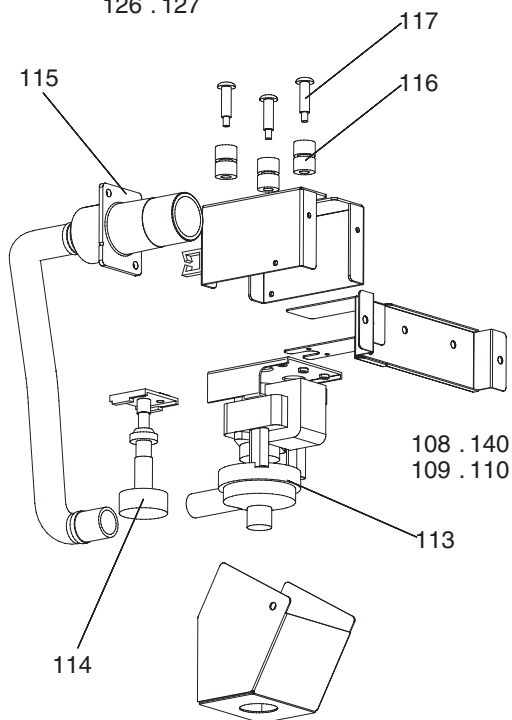

PEFY-P06,P08,P12,P15,P18NMAU-E
PEFY-P24,P27,P30,P36,P48,P54NMAU-E

EXTERNAL PARTS

*1 Products manufactured in or before July 2020 have the EFM-type LEV.
Products manufactured in or after Aug. 2020 have the PAM-type LEV.
Replace the EFM-type LEV with the PAM-type LEV, using parts 108 and 140.