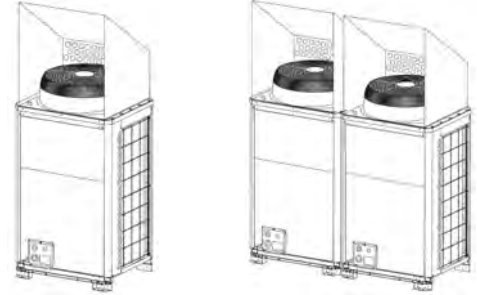

Job Name:

Schedule Reference:

Date:

GENERAL FEATURES

- Protects outdoor fan from snow build-up and hail damage in severe climates.
- 20 Gauge Satin Coat (Galvannealed - Non-spangled matte finish) matching unit.

NOTES:

- On-site assembly required, instruction provided within box.

SPECIFICATIONS

Model Number	Description
CM-SNOW-TKMU-QAHV	Snow Hood (1 per box)

PUHY-P-T/Y(S)KMU-A SERIES

Unit model	Model Sizes	Component Qty
	S / L / XL	CM-SNOW-TKMU
PUHY-P72(T,Y,Z)KMU-A	s	1
PUHY-P96(T,Y,Z)KMU-A	L	1
PUHY-P120(T,Y,K)KMU-A	XL	2
PUHY-P144(T,Y,K)KMU-A	XL	2
PUHY-P144YSKMU-A	S + S	2
PUHY-P168(T,Y,Z)SKMU-A	S + L	2
PUHY-P192(T,Y,Z)SKMU-A	S + XL	3
PUHY-P216(T,Y,Z)SKMU-A	L + XL	3
PUHY-P240(T,Y,Z)SKMU-A	XL + XL	4
PUHY-P264(T,Y,Z)SKMU-A	S + S + XL	4
PUHY-P288(T,Y,Z)SKMU-A	S + L + XL	4
PUHY-P312(T,Y,Z)SKMU-A	S + XL + XL	5
PUHY-P336(T,Y,Z)SKMU-A	L + XL + XL	5
PUHY-P360(T,Y,Z)SKMU-A	XL + XL + XL	6